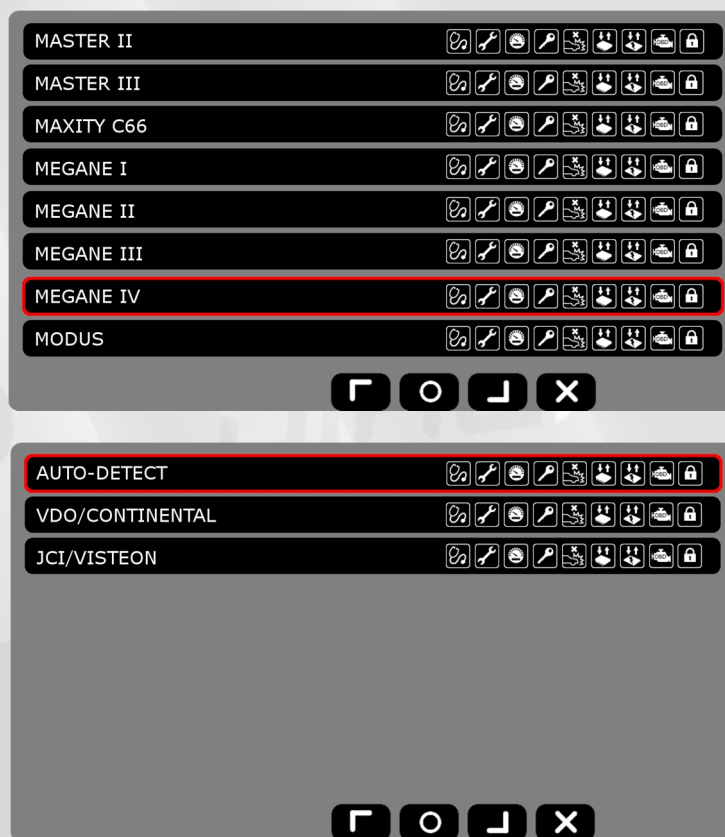

CARS->RENAULT-> MEGANE IV -> AUTO-DETECT

Function for Renault Megane 4

In Renault Megane 4 vehicles odometers are produced by various manufacturers. DiagProg 4 supports all odometers that are mounted in this model. Without dismantling indicators it is impossible to detect odometer manufacturer.

To avoid mistakes when ordering a program for a particular manufacturer and to simplify module identification we have prepared a special program that will detect odometer manufacturer.