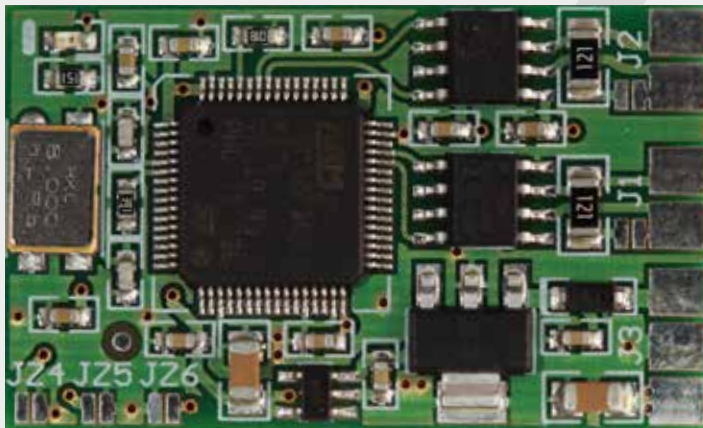

SIMON TOUCH

USER MANUAL Can Gateway Easy

RENAULT

MODEL MEGANE
MODEL LAGUNA
MODEL FLUENCE
MODEL SCENIC III

!!! WARNING !!!
MAXIMUM VOLTAGE
6 VOLTS

Configuration:

	J1	J2	JZ4	JZ5	JZ6
MEGANE	OPEN	CLOSE	OPEN	CLOSE	OPEN
LAGUNA	OPEN	CLOSE	OPEN	CLOSE	OPEN
FLUENCE	OPEN	CLOSE	OPEN	CLOSE	OPEN
SCENIC III	OPEN	CLOSE	OPEN	CLOSE	OPEN

SIMON TOUCH

USER MANUAL Can Gateway Easy

RENAULT MEGANE

!!! WARNING !!!
MAXIMUM VOLTAGE
6 VOLTS

SIMON TOUCH

USER MANUAL Can Gateway Easy

RENAULT LAGUNA

!!!WARNING!!!
MAXIMUM VOLTAGE
6 VOLTS

SIMON TOUCH

USER MANUAL Can Gateway Easy

RENAULT SCENIC III

- H | CAN 1
- L | CAN 1
- H | CAN 2
- L | CAN 2
- GND
- (+)5V

!!!WARNING!!!
MAXIMUM VOLTAGE
6 VOLTS