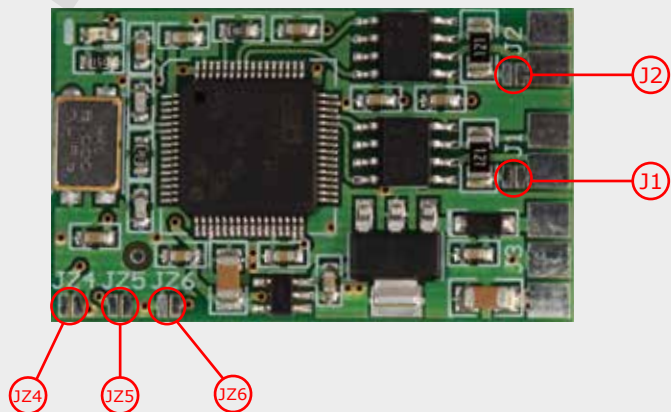

SIMON TOUCH

USER MANUAL Can Gateway Easy

RENAULT

MODEL MEGANE
MODEL LAGUNA
MODEL FLUENCE
MODEL SCENIC III

!!! WARNING !!!
MAXIMUM VOLTAGE
6 VOLTS

Configuration:

	J1	J2	JZ4	JZ5	JZ6
MEGANE	OPEN	CLOSE	OPEN	CLOSE	OPEN
LAGUNA	OPEN	CLOSE	OPEN	CLOSE	OPEN
FLUENCE	OPEN	CLOSE	OPEN	CLOSE	OPEN
SCENIC III	OPEN	CLOSE	OPEN	CLOSE	OPEN

SIMON TOUCH

USER MANUAL Can Gateway Easy

RENAULT MEGANE

!!! WARNING !!!
MAXIMUM VOLTAGE
6 VOLTS

SIMON TOUCH

USER MANUAL Can Gateway Easy

RENAULT LAGUNA

!!!WARNING!!!
MAXIMUM VOLTAGE
6 VOLTS

SIMON TOUCH

USER MANUAL Can Gateway Easy

RENAULT SCENIC III

- H | CAN 1
- L | CAN 1
- H | CAN 2
- L | CAN 2
- GND
- (+)5V

!!!WARNING!!!
MAXIMUM VOLTAGE
6 VOLTS