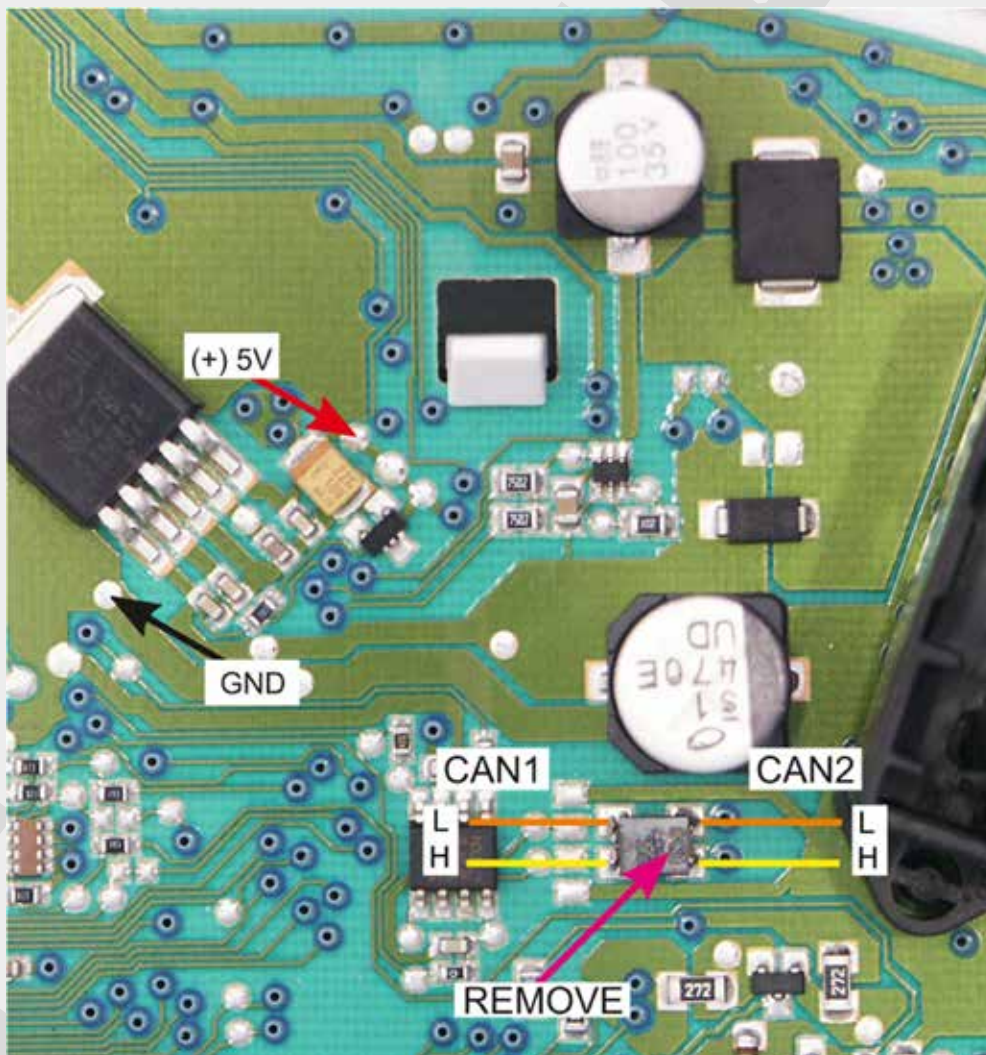

SIMON TOUCH

USER MANUAL Can Gateway Easy

RENAULT

MODEL MEGANE
MODEL LAGUNA
MODEL FLUENCE
MODEL SCENIC III

!!! WARNING !!!
MAXIMUM VOLTAGE
6 VOLTS

Configuration:

	J1	J2	JZ4	JZ5	JZ6
MEGANE	OPEN	CLOSE	OPEN	CLOSE	OPEN
LAGUNA	OPEN	CLOSE	OPEN	CLOSE	OPEN
FLUENCE	OPEN	CLOSE	OPEN	CLOSE	OPEN
SCENIC III	OPEN	CLOSE	OPEN	CLOSE	OPEN

SIMON TOUCH

USER MANUAL Can Gateway Easy

RENAULT MEGANE

!!! WARNING !!!
MAXIMUM VOLTAGE
6 VOLTS

SIMON TOUCH

USER MANUAL Can Gateway Easy

RENAULT LAGUNA

!!!WARNING!!!
MAXIMUM VOLTAGE
6 VOLTS

SIMON TOUCH

USER MANUAL Can Gateway Easy

RENAULT SCENIC III

- H | CAN 1
- L | CAN 1
- H | CAN 2
- L | CAN 2
- GND
- (+)5V

!!!WARNING!!!
MAXIMUM VOLTAGE
6 VOLTS