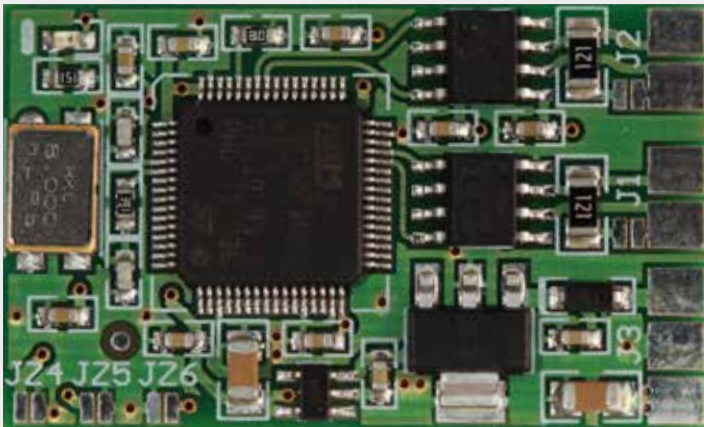

SIMON TOUCH

USER MANUAL Can Gateway Easy

RENAULT

MODEL MEGANE
MODEL LAGUNA
MODEL FLUENCE
MODEL SCENIC III

!!! WARNING !!!
MAXIMUM VOLTAGE
6 VOLTS

Configuration:

	J1	J2	JZ4	JZ5	JZ6
MEGANE	OPEN	CLOSE	OPEN	CLOSE	OPEN
LAGUNA	OPEN	CLOSE	OPEN	CLOSE	OPEN
FLUENCE	OPEN	CLOSE	OPEN	CLOSE	OPEN
SCENIC III	OPEN	CLOSE	OPEN	CLOSE	OPEN

SIMON TOUCH

USER MANUAL Can Gateway Easy

RENAULT MEGANE

!!! WARNING !!!
MAXIMUM VOLTAGE
6 VOLTS

SIMON TOUCH

USER MANUAL Can Gateway Easy

RENAULT LAGUNA

!!!WARNING!!!
MAXIMUM VOLTAGE
6 VOLTS

SIMON TOUCH

USER MANUAL Can Gateway Easy

RENAULT SCENIC III

- H | CAN 1
- L | CAN 1
- H | CAN 2
- L | CAN 2
- GND
- (+)5V

!!!WARNING!!!
MAXIMUM VOLTAGE
6 VOLTS