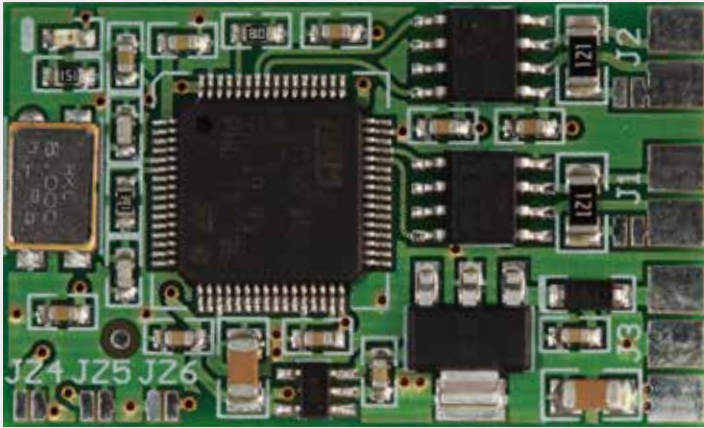

SIMON TOUCH

USER MANUAL Can Gateway Easy

RENAULT

MODEL MEGANE
MODEL LAGUNA
MODEL FLUENCE
MODEL SCENIC III

!!! WARNING !!!
MAXIMUM VOLTAGE
6 VOLTS

Configuration:

	J1	J2	JZ4	JZ5	JZ6
MEGANE	OPEN	CLOSE	OPEN	CLOSE	OPEN
LAGUNA	OPEN	CLOSE	OPEN	CLOSE	OPEN
FLUENCE	OPEN	CLOSE	OPEN	CLOSE	OPEN
SCENIC III	OPEN	CLOSE	OPEN	CLOSE	OPEN

SIMON TOUCH

USER MANUAL Can Gateway Easy

RENAULT MEGANE

!!! WARNING !!!
MAXIMUM VOLTAGE
6 VOLTS

SIMON TOUCH

USER MANUAL Can Gateway Easy

RENAULT LAGUNA

!!!WARNING!!!
MAXIMUM VOLTAGE
6 VOLTS

SIMON TOUCH

USER MANUAL Can Gateway Easy

RENAULT SCENIC III

- H | CAN 1
- L | CAN 1
- H | CAN 2
- L | CAN 2
- GND
- (+)5V

!!!WARNING!!!
MAXIMUM VOLTAGE
6 VOLTS