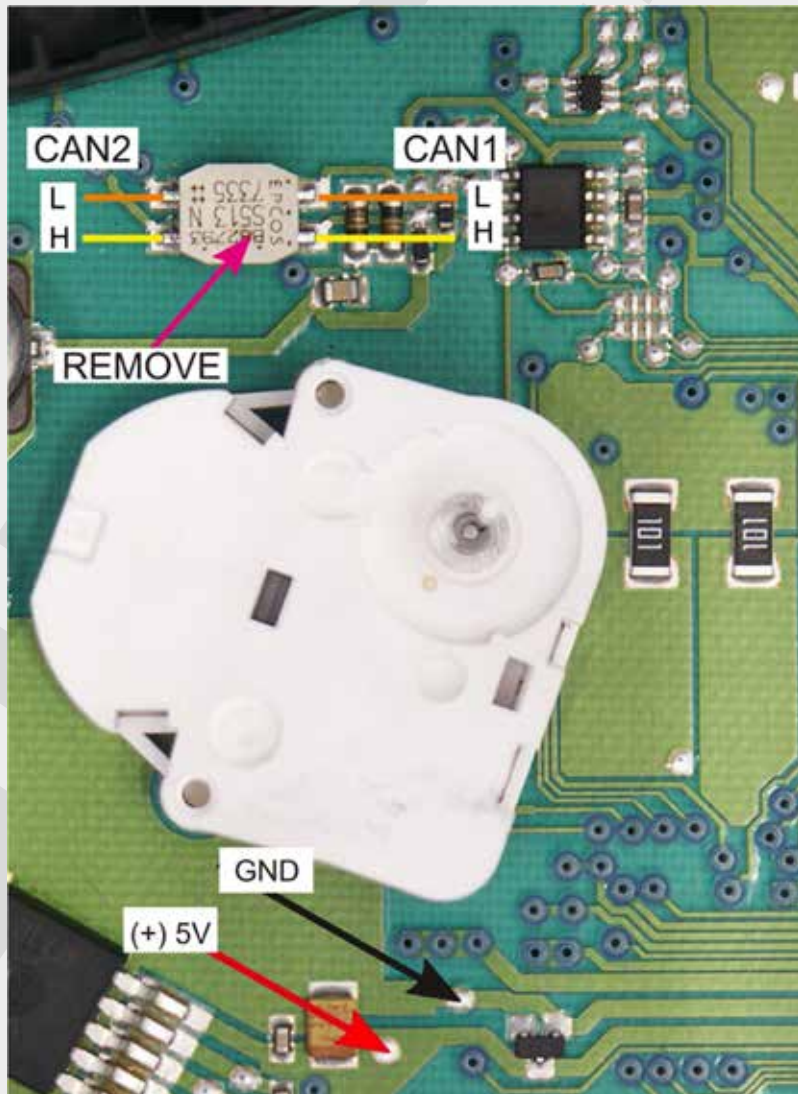

SIMON TOUCH

USER MANUAL Can Gateway Easy

RENAULT MEGANE

!!! WARNING !!!
MAXIMUM VOLTAGE
6 VOLTS

SIMON TOUCH

USER MANUAL Can Gateway Easy

RENAULT LAGUNA

!!!WARNING!!!
MAXIMUM VOLTAGE
6 VOLTS

SIMON TOUCH

USER MANUAL Can Gateway Easy

RENAULT SCENIC III

- H | CAN 1
- L | CAN 1
- H | CAN 2
- L | CAN 2
- GND
- (+)5V

!!!WARNING!!!
MAXIMUM VOLTAGE
6 VOLTS