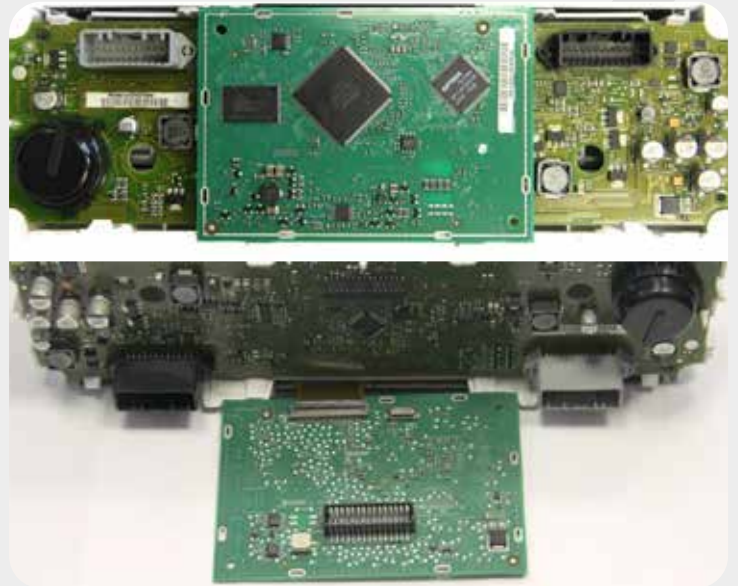

SIMON TOUCH

USER MANUAL Can Gateway Easy

RENAULT

MODEL MEGANE
MODEL LAGUNA
MODEL FLUENCE
MODEL SCENIC III

!!! WARNING !!!
MAXIMUM VOLTAGE
6 VOLTS

Configuration:

	J1	J2	JZ4	JZ5	JZ6
MEGANE	OPEN	CLOSE	OPEN	CLOSE	OPEN
LAGUNA	OPEN	CLOSE	OPEN	CLOSE	OPEN
FLUENCE	OPEN	CLOSE	OPEN	CLOSE	OPEN
SCENIC III	OPEN	CLOSE	OPEN	CLOSE	OPEN

SIMON TOUCH

USER MANUAL Can Gateway Easy

RENAULT MEGANE

!!! WARNING !!!
MAXIMUM VOLTAGE
6 VOLTS

SIMON TOUCH

USER MANUAL Can Gateway Easy

RENAULT LAGUNA

!!!WARNING!!!
MAXIMUM VOLTAGE
6 VOLTS

SIMON TOUCH

USER MANUAL Can Gateway Easy

RENAULT SCENIC III

- H | CAN 1
- L | CAN 1
- H | CAN 2
- L | CAN 2
- GND
- (+)5V

!!!WARNING!!!
MAXIMUM VOLTAGE
6 VOLTS