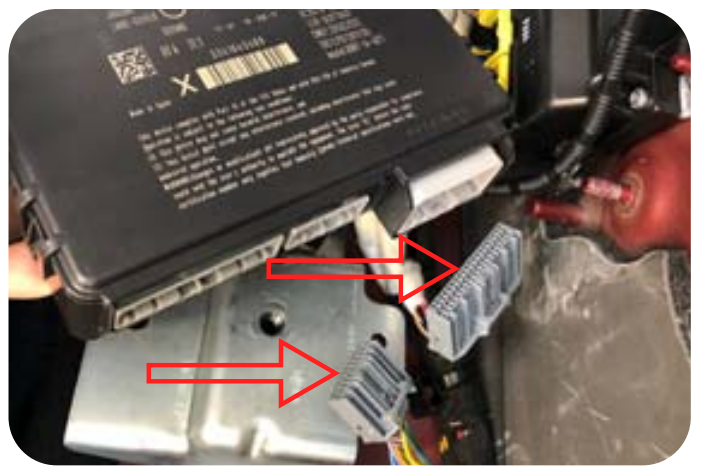

**RANGE VELAR KVM LOCATION !!!**

**RANGE VOGUE KVM LOCATION !!!**

**RANGE EVOQUE KVM LOCATION !!!**

**RANGE SPORT KVM LOCATION !!!**

**TO READ THE KVM USE  
OUR MDP XEP 100 PROG**

- 1- Read and Write eeprom
- 2- Read and Write D/P Flash
- 3- Odometer/ Vin Correction

**Read The Kvm by Soldering Few Wires**