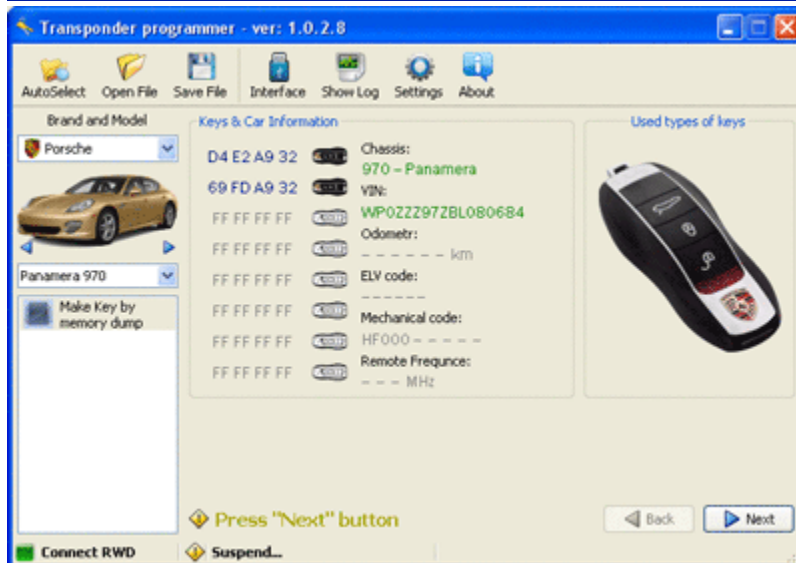

FIRST IN THE WORLD PORSCHE PANAMERA BMW RANGE
KEY PROGRAMMING BY DUMP
FOR NEW MODELS 2010 AND UP AVAILABLE..