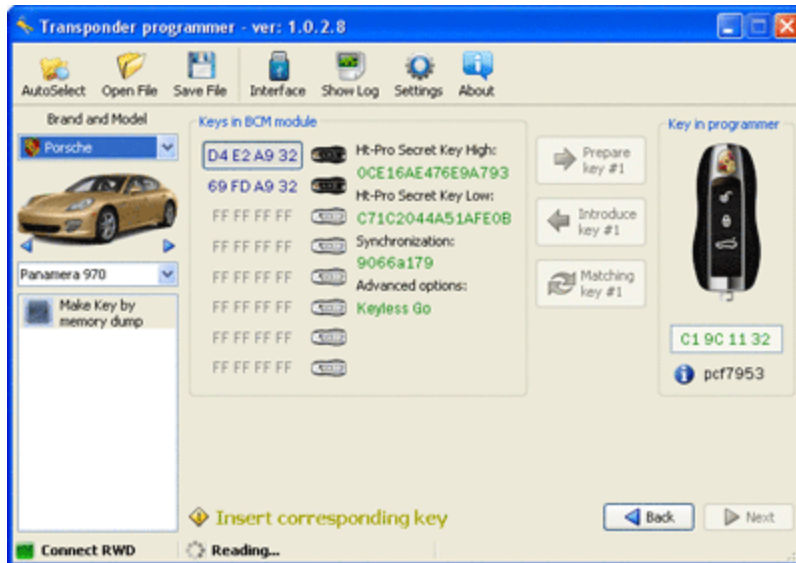

FIRST IN THE WORLD PORSCHE PANAMERA BMW RANGE
KEY PROGRAMMING BY DUMP
FOR NEW MODELS 2010 AND UP AVAILABLE..